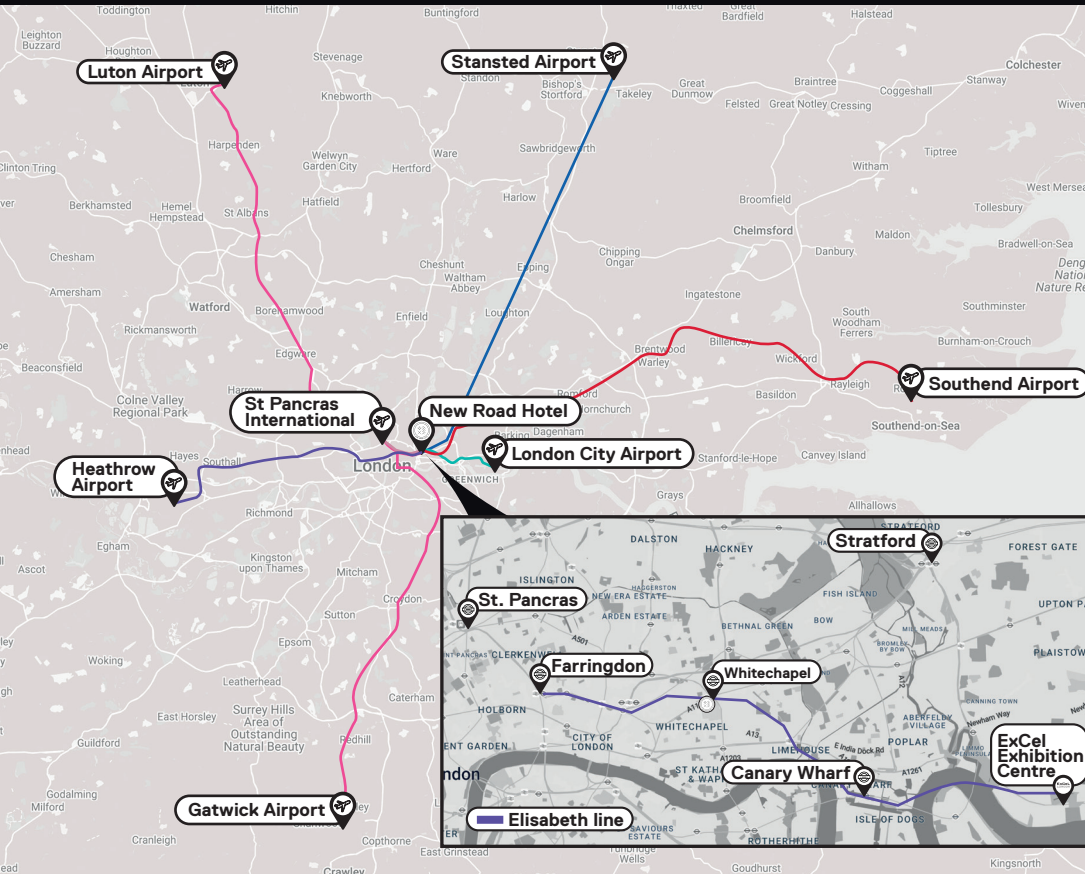

ARRIVING AT NEW ROAD HOTEL FROM THE AIRPORT

Reach New Road Hotel in less than one hour*

- Heathrow Airport**
Elizabeth Line 45 minutes
- Gatwick Airport**
Thameslink to Farringdon → Elizabeth line
2 stops to Whitechapel, 60 minutes
- Luton Airport**
Thameslink to Farringdon → Elizabeth line
2 stops to Whitechapel, 60 minutes
- Stansted Airport**
National Express Coach to Whitechapel, 60 minutes or Stansted Express to Liverpool Street → Elizabeth Line 1 stop, 55 minutes
- London City Airport**
DLR to Woolwich → Elizabeth Line to Whitechapel, 30 minutes
- Southend Airport**
Greater Anglia Train to Stratford → Elizabeth Line 1 stop to Whitechapel, 60 minutes
- St Pancras International**
Hammersmith & City Line to Whitechapel → 15 minutes

* Times are approximate, check <https://tfl.gov.uk/> for detailed info.